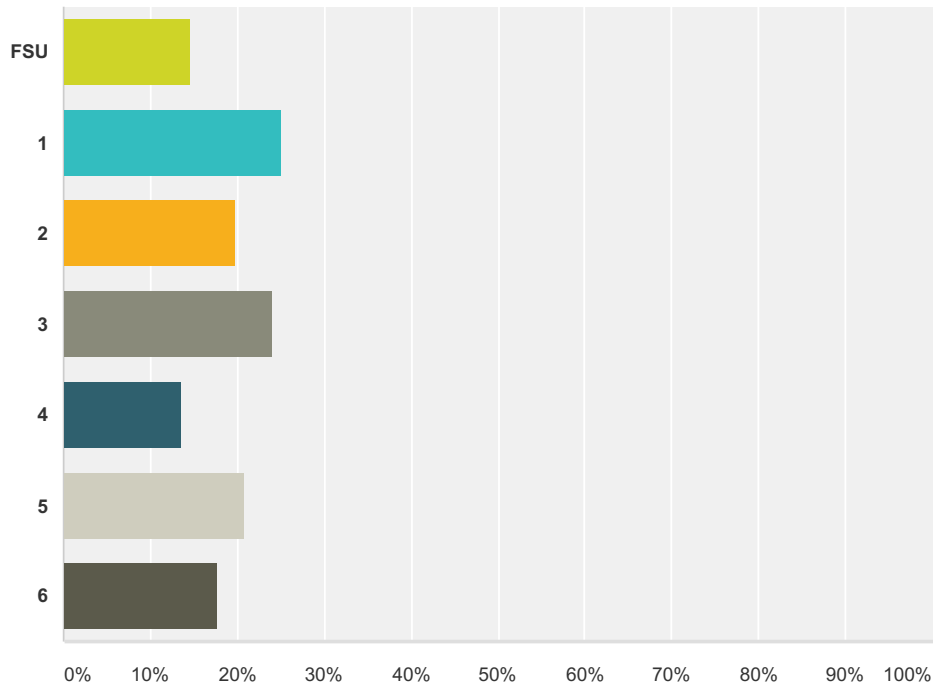

Q1 My child(ren) is(are) in Year

Answered: 96 Skipped: 1

Answer Choices	Responses
FSU	14.58% 14
1	25.00% 24
2	19.79% 19
3	23.96% 23
4	13.54% 13
5	20.83% 20
6	17.71% 17
Total Respondents: 96	

Q2 My child is happy at Loddon

Answered: 97 Skipped: 0

Answer Choices	Responses	
Strongly agree	60.82%	59
Agree	35.05%	34
Disagree	3.09%	3
Strongly disagree	1.03%	1
Don't know	0.00%	0
Total		97

Q3 My child feels safe at Loddon

Answered: 96 Skipped: 1