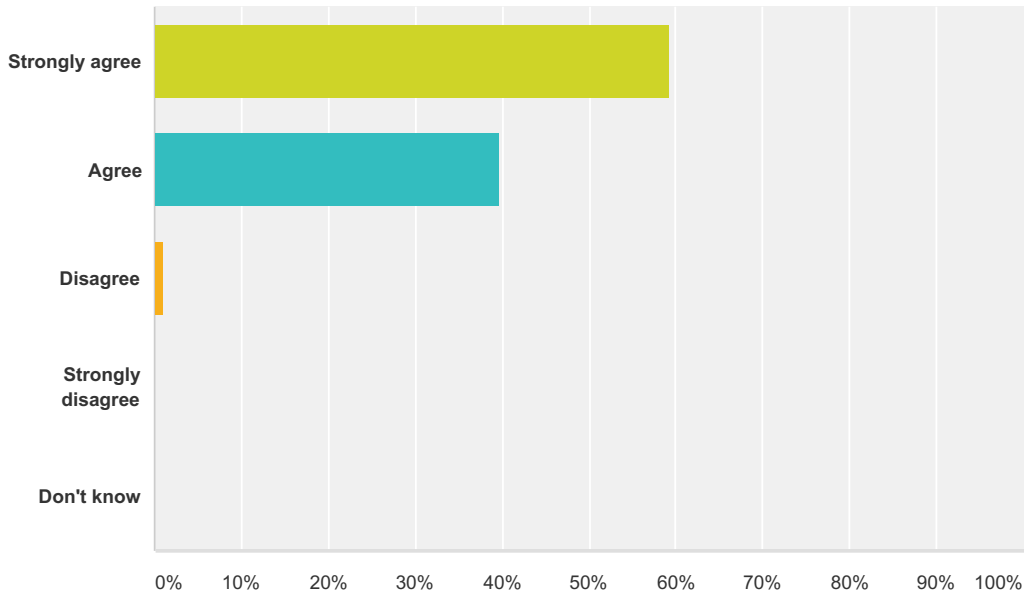

Q1 My child(ren) is(are) in Year

Answered: 96 Skipped: 1

Answer Choices	Responses
FSU	14.58% 14
1	25.00% 24
2	19.79% 19
3	23.96% 23
4	13.54% 13
5	20.83% 20
6	17.71% 17
Total Respondents: 96	

Q2 My child is happy at Loddon

Answered: 97 Skipped: 0

Answer Choices	Responses	
Strongly agree	60.82%	59
Agree	35.05%	34
Disagree	3.09%	3
Strongly disagree	1.03%	1
Don't know	0.00%	0
Total		97

Q3 My child feels safe at Loddon

Answered: 96 Skipped: 1