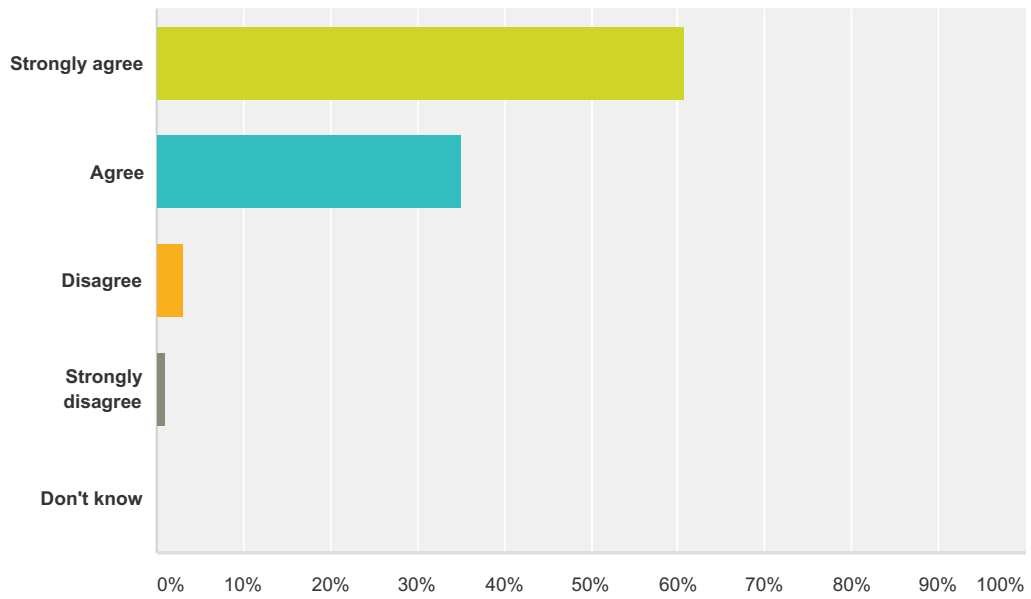

Q1 My child(ren) is(are) in Year

Answered: 96 Skipped: 1

Answer Choices	Responses
FSU	14.58% 14
1	25.00% 24
2	19.79% 19
3	23.96% 23
4	13.54% 13
5	20.83% 20
6	17.71% 17
Total Respondents: 96	

Q2 My child is happy at Loddon

Answered: 97 Skipped: 0

Answer Choices	Responses	
Strongly agree	60.82%	59
Agree	35.05%	34
Disagree	3.09%	3
Strongly disagree	1.03%	1
Don't know	0.00%	0
Total		97

Q3 My child feels safe at Loddon

Answered: 96 Skipped: 1