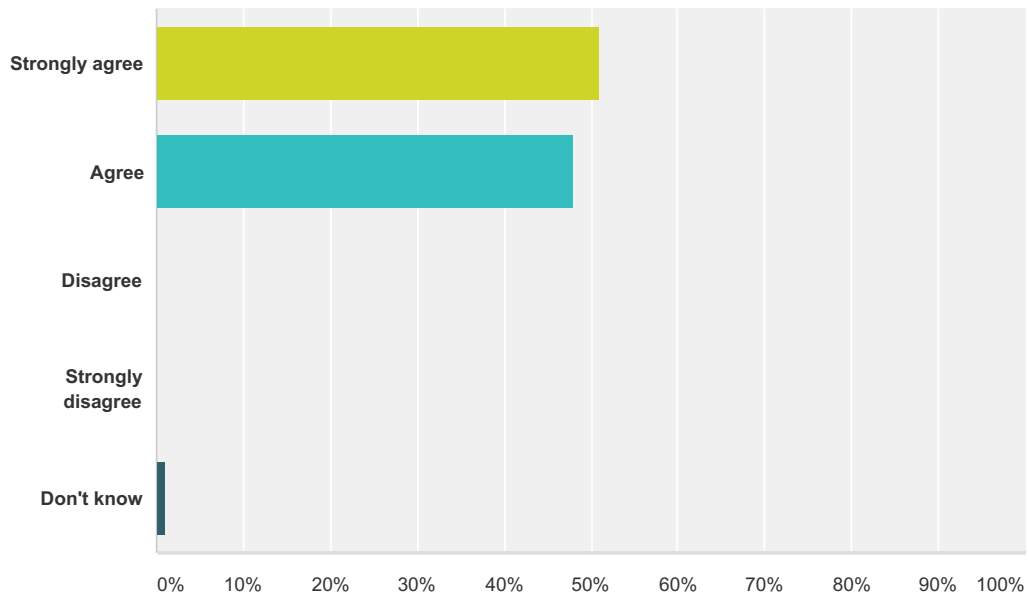

Answer Choices	Responses	Count
Strongly agree	48.94%	46
Agree	45.74%	43
Disagree	3.19%	3
Strongly disagree	1.06%	1
Don't know	1.06%	1
Total		94

Q5 My child is well looked after at Loddon

Answered: 96 Skipped: 1

Answer Choices	Responses	
Strongly agree	48.96%	47
Agree	51.04%	49
Disagree	0.00%	0
Strongly disagree	0.00%	0
Don't know	0.00%	0
Total		96

Q6 My child is taught well at Loddon

Answered: 96 Skipped: 1

Answer Choices	Responses	
Strongly agree	51.04%	49
Agree	47.92%	46
Disagree	0.00%	0
Strongly disagree	0.00%	0
Don't know	1.04%	1
Total		96